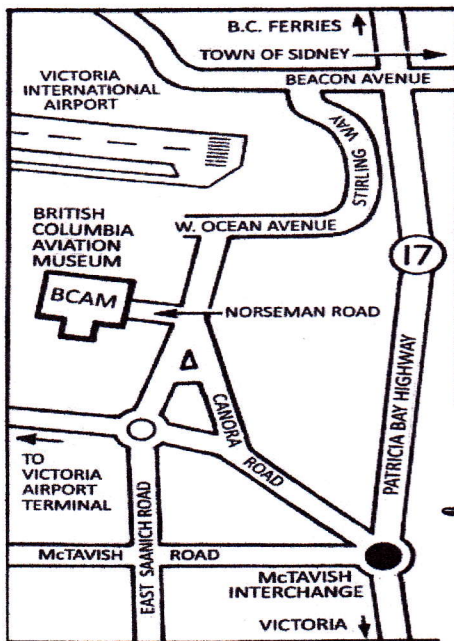

BRITISH COLUMBIA AVIATION MUSEUM

1910 NORSEMAN RD, NORTH SAANICH, BC, V8L 5V5
WWW.BCAM.NET PH: 250-655-3300
HOURS: MAY 1 TO SEP 30 10AM TO 4PM

GARAGE SALE

SATURDAY
JUNE 18, 2011
RAIN OR SHINE

TIME: 10:00AM TO 2:00PM
NO EARLY BIRDS

In celebration of Father's Day Weekend
Saturday Museum Entrance Fee: BY DONATION

Household items, Kitchen Goods, Children's Items,
Books Galore, Sports Equipment, Office Supplies etc. etc. etc.

Coffee and Donuts $2.50

All Proceeds to BCAM